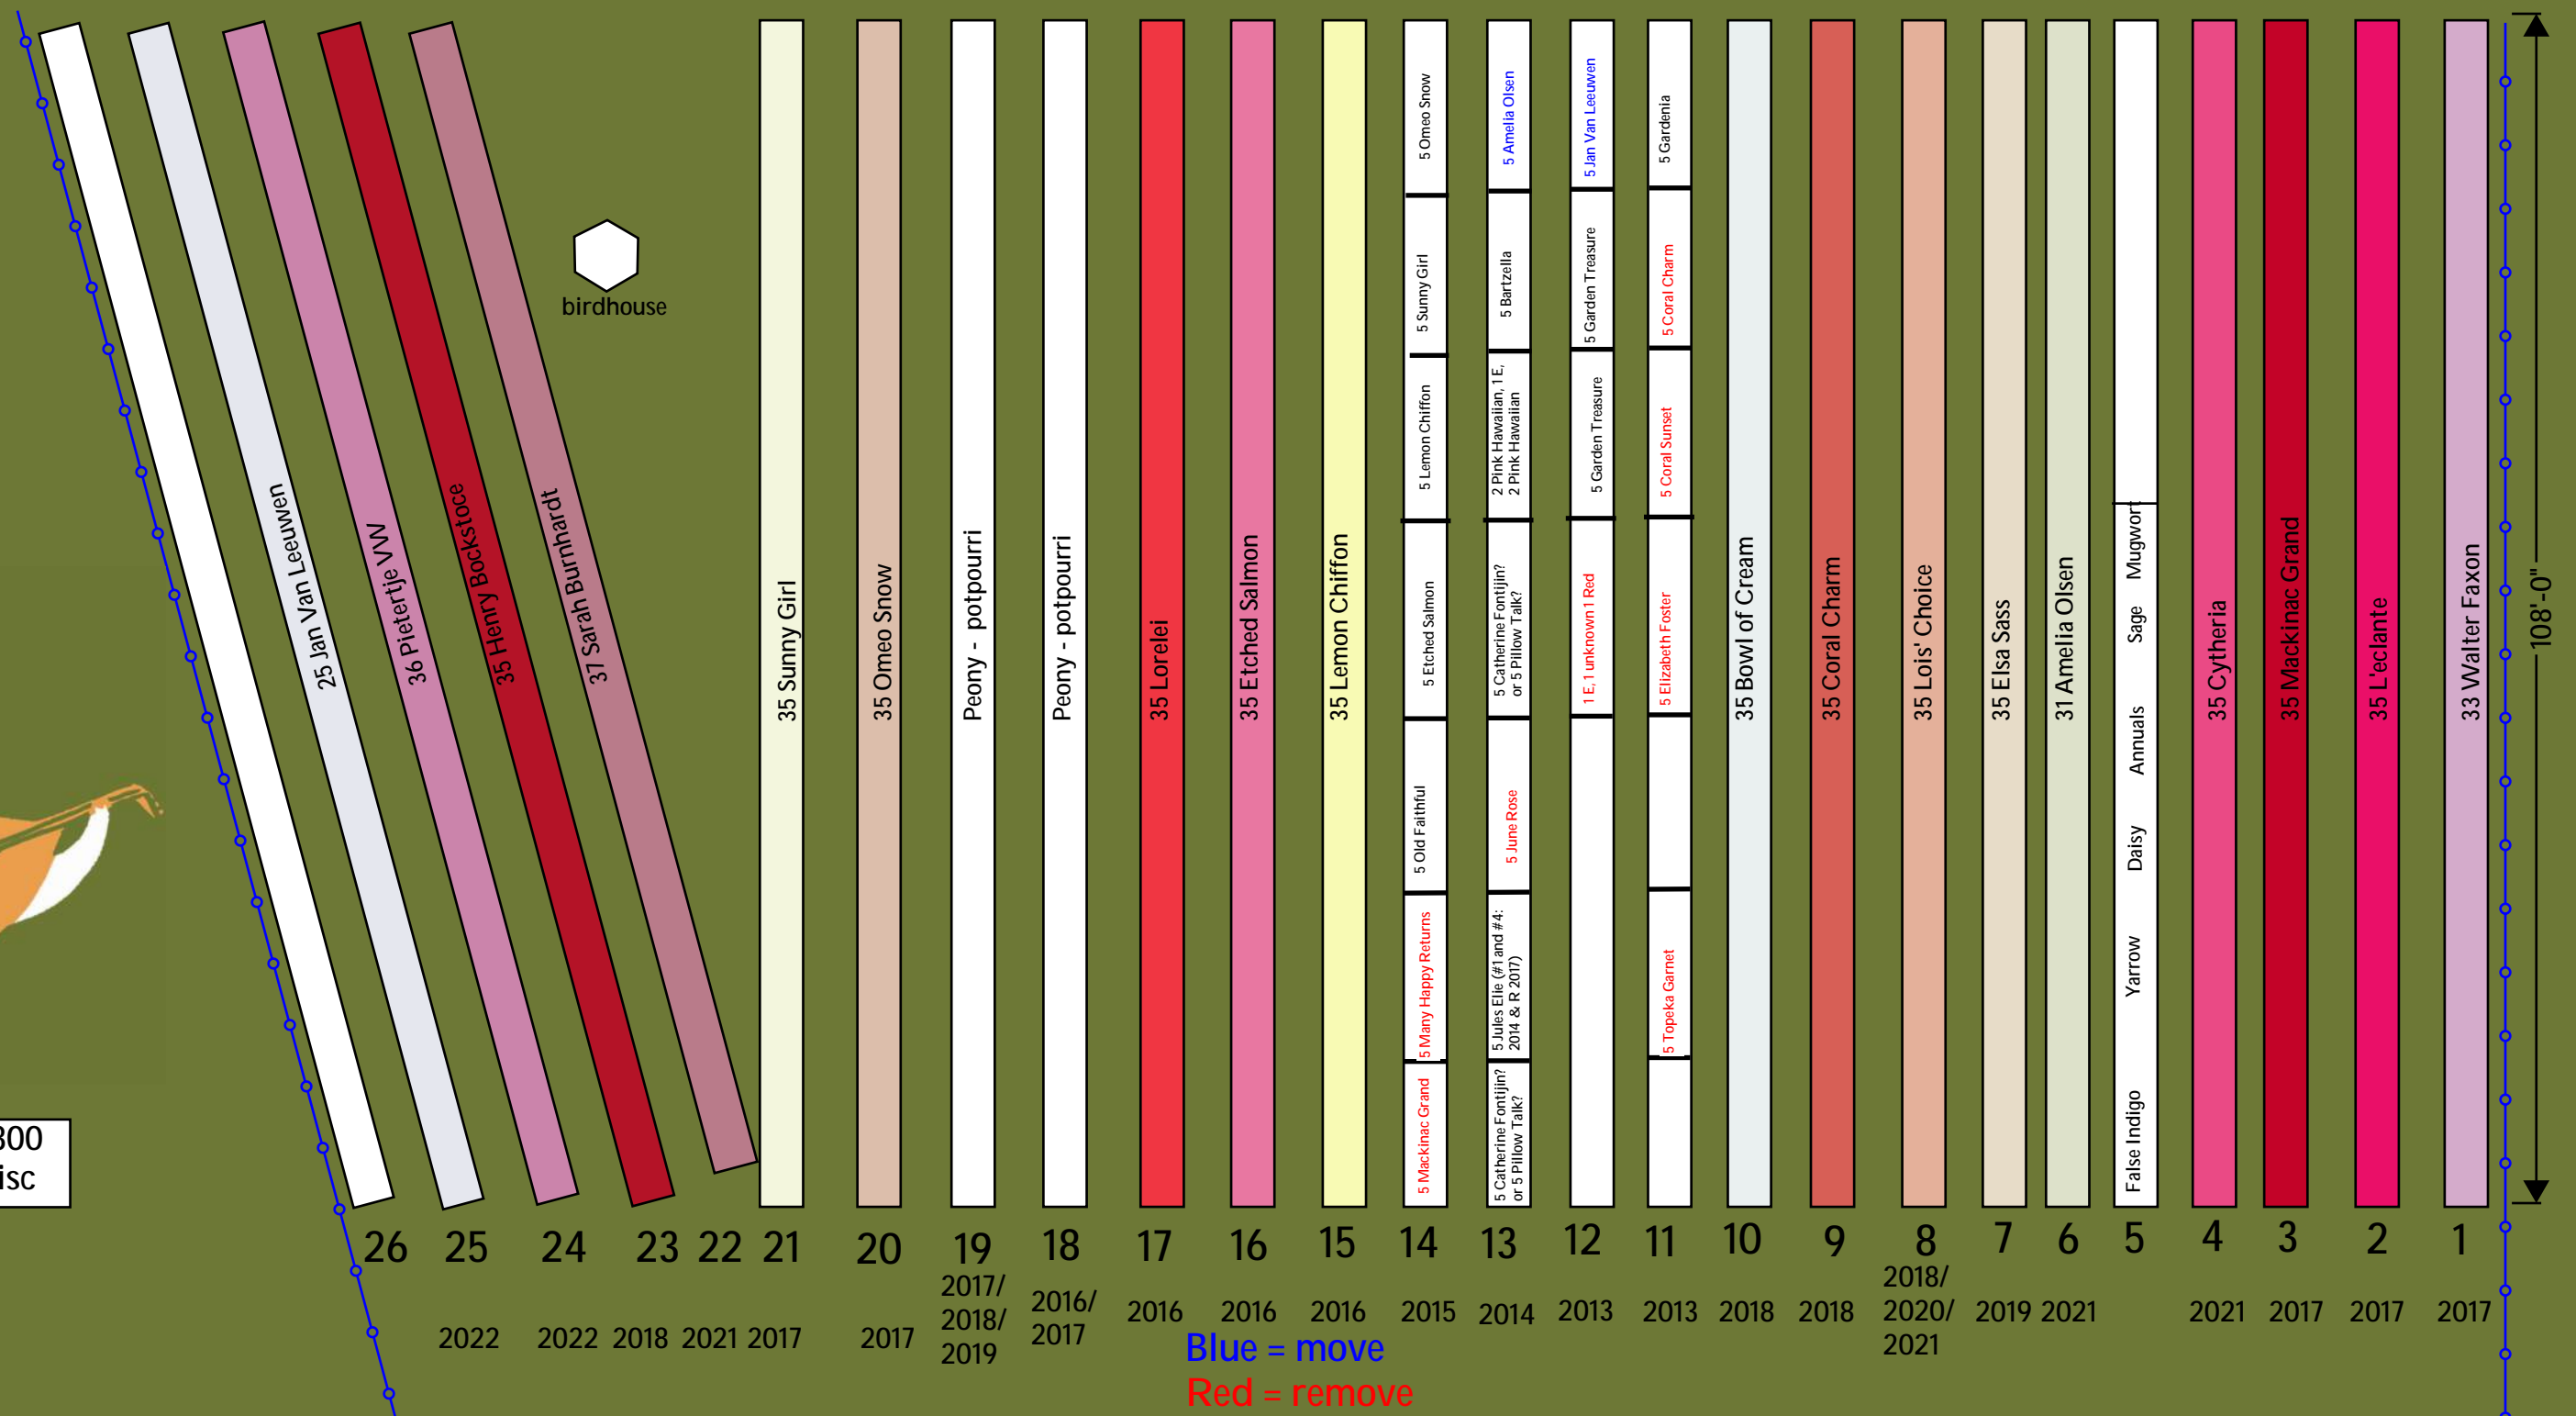

MIDSOMMAR FARM

Total Peony approx 800
Potpourri - mixed/misc

Blue = move
Red = remove

26 25 24 23 22 21 20 19 18 17 16 15 14 13 12 11 10 9 8 7 6 5 4 3 2 1

2022 2022 2018 2021 2017 2017 2017 2017/2018/2019 2016/2017 2016 2016 2016 2015 2014 2013 2013 2018 2018 2018/2020/2021 2019 2021 2021 2017 2017 2017

birdhouse

108'-0"